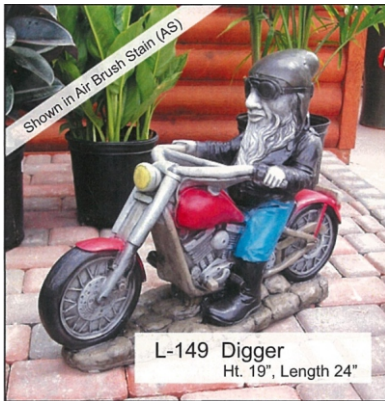

L-106 Welcome Stone - Ht. 9" Width 17"
Air Brush Stain (AS)

L-8A Small Stepping Stone - Dia. 13"
L-8B Large Stepping Stone - Dia. 19"

L-8C Feet Stones - Ht. 21", Width 13"

Roman

L-107 Woman Hunter - Ht. 46"
Mesa Tan (MT)

L-108 Man Hunter - Ht. 46"
Mesa Tan (MT)

L-97 Large Venus - Ht. 46"
Ivory (IV)

L-40 Pedestal - Ht. 24"
Old Stone (OS)

L-98 Tyndal Base - Ht. 26"
Natural (NA)

L-14 Pedestal - Ht. 27"
Weathered Copper (WC)

Other