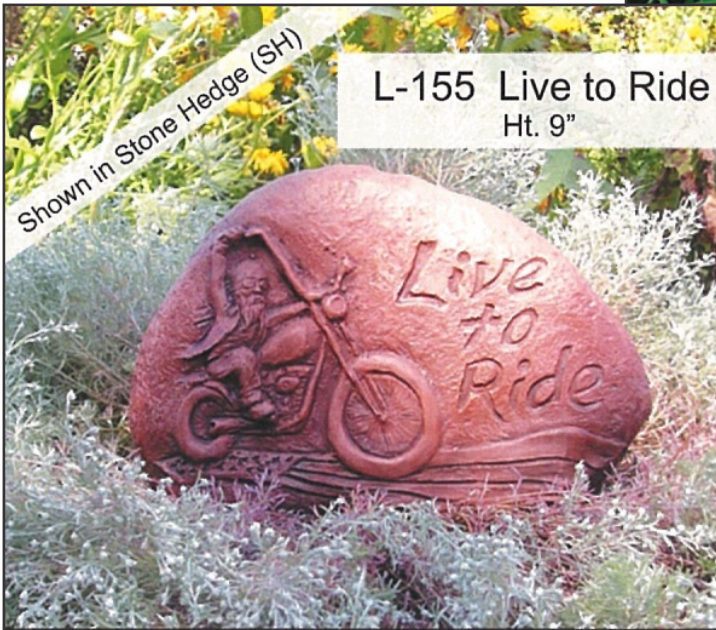

P-78 Senior Hazara
Ht. 31.5", Width 22"

P-76 Large Traditional
Ht. 27.5", Dia 26.5"

P-69 English Garden Planter
Ht. 24", Largest Width 25"

P-79 Woodspirit Planter
Ht. 14", Dia 15"

P-55 Large Boat Planter - Ht. 15", Length 46.5"
Mocha Wash (MW)

P-72 Two Tier Planter
Ht. 28", Width 21"

P-51 Boat Planter - Ht. 12", length 38"
Air Brush Stain (AS)

Patio Stones

Shown in Old Stone
Only Available in Natural (NA)

L-159 Tall Ship Stones
Dia 18"

Shown in Stone Hedge (SH)